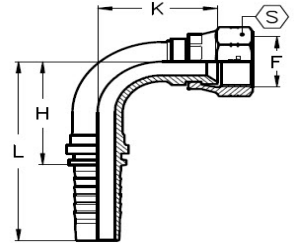

SAE

S41

SAE FEMALE 90° ELBOW
45° FLARE SWIVEL NUT

Part Number	SAE Female Thread - F	Hose I.D (in)	Hose I.D (mm)	Dash size	Hex A/F - S (mm)	Drop - K (mm)	Cutoff - H (mm)	Length - L (mm)	Working Pressure (bar)
S41-1006	5/8 - 18	3/8	9.5	6	22	31	31	61	350