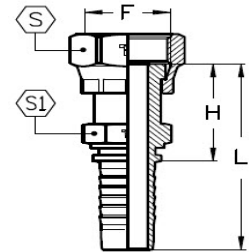

#### ORFS FEMALE STRAIGHT SWIVEL NUT - BACK HEX

- ISO 12151-1/SAE J516

Part Number	ORFS Female Thread - F	Hose I.D (in)	Hose I.D (mm)	Dash size	Hex A/F - S (mm)	Hex A/F - S1 (mm)	Cutoff - H (mm)	Length - L (mm)	Working Pressure (bar)
S13H-0904	9/16-18	1/4	6.4	4	17	14	26.5	54.5	450
S13H-1104	11/16-16	1/4	6.4	4	22	16	28.5	56.5	450
S13H-1106	11/16-16	3/8	9.5	6	22	16	28.5	59	450
S13H-1306	13/16-16	3/8	9.5	6	24	19	32.5	63	450
S13H-1308	13/16-16	1/2	12.7	8	24	19	33.5	66.5	420
S13H-1608	1-14	1/2	12.7	8	30	24	39.5	72.5	420
S13H-1610	1-14	5/8	15.9	10	30	24	39.5	75.5	350
S13H-1612	1-14	3/4	19	12	30	27	41.5	82	350
S13H-1910	1 3/16-12	5/8	15.9	10	36	27	43.5	79.5	350
S13H-1912	1 3/16-12	3/4	19	12	36	27	44.5	85	350
S13H-2312	1 7/16-12	3/4	19	12	41	36	47.5	88	350
S13H-2316	1 7/16-12	1	25.4	16	41	36	51	107	420
S13H-2716	1 11/16-12	1	25.4	16	50	41	52	109	345
S13H-2720	1 11/16-12	1 1/4	31.8	20	50	41	55	121	345
S13H-3224	2-12	1 1/2	38	24	60	50	60	142	290