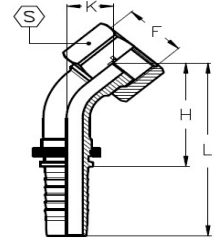

ORFS

S63

ORFS FEMALE 45° ELBOW SWIVEL NUT

- ISO 12151-1/SAE J516

Part Number	ORFS Female Thread - F	Hose I.D (in)	Hose I.D (mm)	Dash size	Hex A/F - S (mm)	Drop - K (mm)	Cutoff - H (mm)	Length - L (mm)	Working Pressure (bar)
S63-0904	9/16-18	1/4	6.4	4	17	10.5	32.5	60.5	450
S63-1104	11/16-16	1/4	6.4	4	22	12.5	34.5	62.5	450
S63-1106	11/16-16	3/8	9.5	6	22	12.5	36	66.5	450
S63-1306	13/16-16	3/8	9.5	6	24	15	38.5	69	450
S63-1308	13/16-16	1/2	12.7	8	24	15.5	42.5	75.5	420
S63-1608	1-14	1/2	12.7	8	30	17.5	45	78	420
S63-1610	1-14	5/8	15.9	10	30	18	49	85	350
S63-1910	1 3/16-12	5/8	15.9	10	36	20.5	51.5	87.5	350
S63-1912	1 3/16-12	3/4	19	12	36	21	58	99	350
S63-2312	1 7/16-12	3/4	19	12	41	23.5	60.5	101	350
S63-2316	1 7/16-12	1	25.4	16	41	29	78	134	420
S63-2720	1 11/16-12	1 1/4	31.8	20	50	34	93	159	345
S63-3224	2-12	1 1/2	38	24	60	41	113	195	290