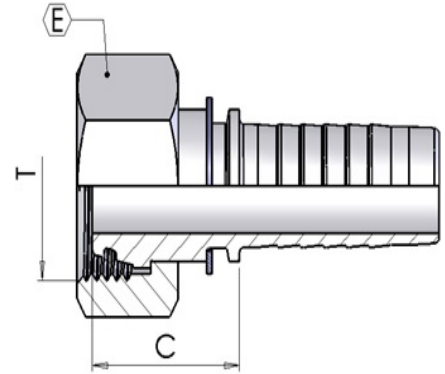

SWAGETAILED

SS81

MET LIGHT FEMALE STRAIGHT
 METRIC 24° CONE LIGHT FEMALE SWIVEL NUT
 STRAIGHT

- ISO 12151-5

Part Number	Metric Female Thread (T)	Hose I.D (Inches)	Hose I.D (mm)	Dash size	Tube Size	Hex A/F (E)	Cutoff - C
SS81-M1604	M16-1.5	1/4	6.4	4	10	19	22
SS81-M1606	M16-1.5	3/8	9.5	6	10	19	24
SS81-M1806	M18-1.5	3/8	9.5	6	12	22	23
SS81-M2208	M22-1.5	1/2	12.7	8	15	27	29
SS81-M2610	M26-1.5	5/8	15.9	10	18	32	30.5
SS81-M3012	M30-2	3/4	19	12	22	46	32.5