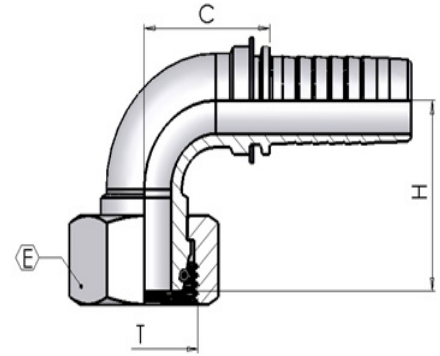

SWAGETAILED

SS86

MET LIGHT FEMALE 90° ELBOW

METRIC 24° CONE LIGHT FEMALE SWIVEL NUT 90° ELBOW

- ISO 12151-5

Part Number	Metric Female Thread (T)	Hose I.D (Inches)	Hose I.D (mm)	Dash size	Tube Size	Hex A/F (E)	Drop (H)	Cutoff - C
SS86-M1606	M16-1.5	3/8	9.5	6	10	19	45	38.5
SS86-M1806	M18-1.5	3/8	9.5	6	12	22	41	38.5
SS86-M2208	M22-1.5	1/2	12.7	8	15	27	47.5	42.5
SS86-M3012	M30-2	3/4	19	12	20	46	52	54