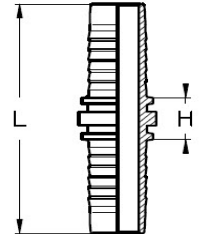

HOSE JOINER

S90

HOSE JOINER STRAIGHT

Part Number	Hose I.D (in)	Hose I.D (mm)	Dash size	Cutoff - H (mm)	Length - L (mm)	Working Pressure (bar)	Working Pressure (psi)
S90-0404	1/4	6.3	4	13	69	450	6500
S90-0505	5/16	8	5	13	69	350	5000
S90-0606	3/8	10	6	13	74	450	6500
S90-0808	1/2	12.5	8	15	81	420	6000
S90-1010	5/8	16	10	16	88	350	5000
S90-1212	3/4	19	12	18	99	350	5000
S90-1616	1	25.4	16	21	137	350	5000
S90-2020	1 1/4	31.8	20	24	162	350	5000