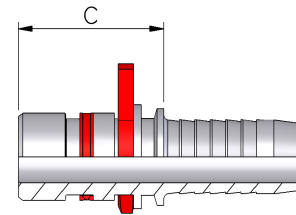

## CEJN CONNECTOR STRAIGHT

### S97

WEO PUSH CONNECT STRAIGHT  
TO SUIT WEO PUSH CONNECT ADAPTORS

Part Number	Hose I.D (in)	Hose I.D (mm)	Dash size	O.D - C (mm)	Cutoff - C (mm)
S97-0404	1/4	6.4	4	10	30
S97-0606	3/8	9.5	6	13	33
S97-0808	1/2	12.7	8	16	33