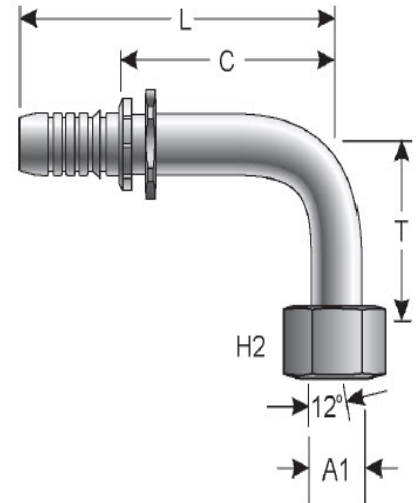

## METRIC 24°

### GS-FDHORX90 (GS83)

GATES GS METRIC HEAVY FEMALE 90° ELBOW  
24° CONE SWIVEL NUT

- FOR GATES 20EFG4K, 20EFG5K, OR 20EFG6K HOSE ONLY.
- USE WITH GATES GSF4N OR GSF6N FERRULES ONLY.

Part Number	Gates Code	Metric Female Thread	Hose I.D (in)	Hose I.D (mm)	Dash size	Tube Size	Length - L (mm)	Cutoff - C (mm)	Drop - T (mm)
20GS-38FD HORX90	20GS-38FD HORX90	M52x2		31.8	20	28	180.6	109.5	87.1