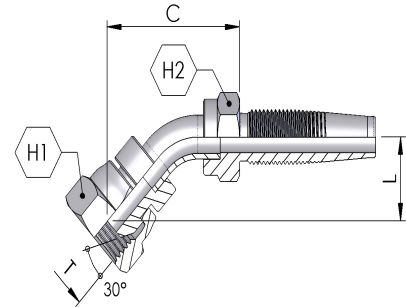

BSP

F60

BSP FEMALE 45° ELBOW

BSP 60° CONE FEMALE SWIVEL NUT 45° ELBOW

Part Number	BSP Female Thread (T)	Hose I.D (in)	Hose I.D (mm)	Dash size	H1 (mm)	L (mm)	C (mm)
F60-0404	1/4-19	1/4	6.4	4	19	22	39
F60-0606	3/8-19	3/8	9.5	6	22	24	41
F60-0808	1/2-14	1/2	12.7	8	27	28	50
F60-1212	3/4-14	3/4	19	12	32	30	61
F60-1616	1-11	1	25.4	16	38	37	74