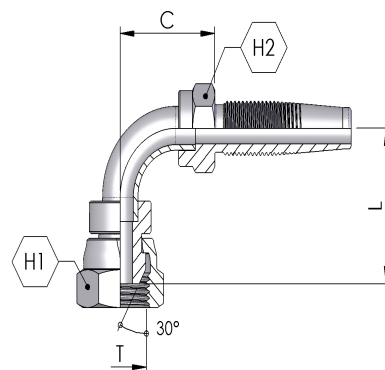

BSP

F51

BSP FEMALE 90° ELBOW

BSP 60° CONE FEMALE SWIVEL NUT 90° ELBOW

Part Number	BSP Female Thread (T)	Hose I.D (in)	Hose I.D (mm)	Dash size	H1 (mm)	L (mm)	C (mm)
F51-0404	1/4-19	1/4	6.4	4	19	32	23
F51-0606	3/8-19	3/8	9.5	6	22	40	30
F51-0806	1/2-14	3/8	9.5	6	27	40	30
F51-0808	1/2-14	1/2	12.7	8	27	46	36
F51-1212	3/4-14	3/4	19	12	32	55	47
F51-1616	1-11	1	25.4	16	38	71	58