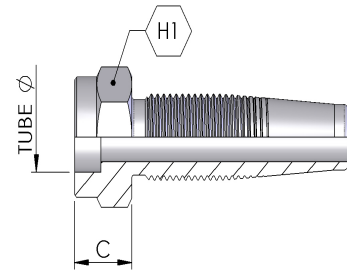

BRAZE SOCKET

F96

IMPERIAL BRAZE SOCKET

IMPERIAL TUBE (LIFESAVER) BRAZE SOCKET

STRAIGHT

Part Number	Socket I.D (in)	Hose I.D (in)	Hose I.D (mm)	Dash size	H1 (mm)	C (mm)
F96-0404	1/4	1/4	6.4	4	16	9
F96-0606	3/8	3/8	9.5	6	19	12
F96-0808	1/2	1/2	12.7	8	22	13
F96-1212	3/4	3/4	19	12	29	15
F96-1616	1	1	25.4	16	35	19