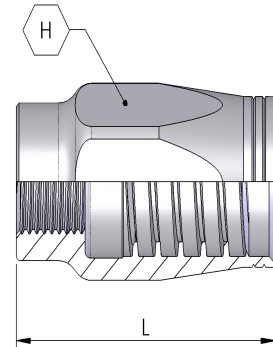

FIELD ATTACHABLE FERRULE

FN2

FIELD ATTACHABLE FERRULE
NON-SKIVE FIELD ATTACHABLE FERRULE FOR H2T
& G2 HOSE

Part Number	Hose I.D (in)	Hose I.D (mm)	Dash size	L (mm)	H (mm)
FN2-04	1/4	6.5	4	38	19
FN2-06	3/8	9.5	6	45	22
FN2-08	1/2	12.7	8	49	25
FN2-10	5/8	16.0	10	50	32
FN2-12	3/4	19.0	12	59	32
FN2-16	1	25.4	16	70	45