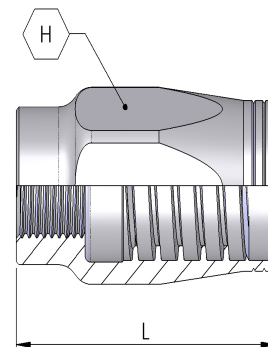

FIELD ATTACHABLE FERRULE

FN2

FIELD ATTACHABLE FERRULE
NON-SKIVE FIELD ATTACHABLE FERRULE FOR H2T
& G2 HOSE

Part Number	Hose I.D (in)	Hose I.D (mm)	Dash size	L (mm)	H (mm)
FN2-04	1/4	6.5	04	38	19
FN2-06	3/8	9.5	06	45	22
FN2-08	1/2	12.7	08	49	25
FN2-10	5/8	16.0	10	50	32
FN2-12	3/4	19.0	12	59	32
FN2-16	1	25.4	16	70	45