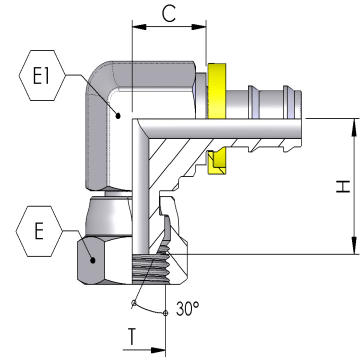

## BSP PARALLEL

### P25

BSP FEMALE 90° ELBOW

BSP 60° CONE FEMALE SWIVEL NUT 90° ELBOW

COMPACT

Part Number	BSP Female Thread (T)	Hose I.D inches	Hose I.D (mm)	Dash size	Hex A/F (E)	Hex A/F (E1)	Drop (H)	Cutoff - C
P25-0404	1/4-19	1/4	6.4	4	19	14	23	11
P25-0606	3/8-19	3/8	9.5	6	22	19	27	15
P25-0808	1/2-14	1/2	12.7	8	27	22	30	18
P25-1212	3/4-14	3/4	19	12	32	27	34	21