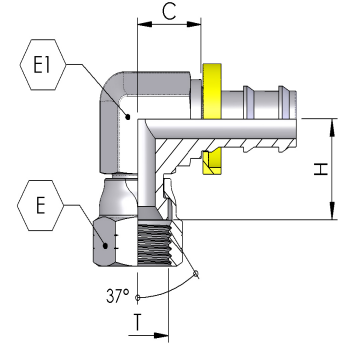

JIC

P29

JIC FEMALE 90° ELBOW

JIC 37° FLARE FEMALE SWIVEL NUT 90° ELBOW
COMPACT

Part Number	JIC Female Thread (T)	Hose I.D inches	Hose I.D (mm)	Dash size	Hex A/F (E)	Hex A/F (E1)	Drop (H)	Cutoff - C
P29-0704	7/16-20	1/4	6.4	4	15	14	19	14
P29-0804	1/2-20	1/4	6.4	4	16	14	21	14
P29-0904	9/16-18	1/4	6.4	4	19	14	21	14
P29-0906	9/16-18	3/8	9.5	6	19	14	21	15
P29-1206	3/4-16	3/8	9.5	6	24	19	27	20
P29-1208	3/4-16	1/2	12.7	8	24	19	27	19
P29-1408	7/8-14	1/2	12.7	8	27	22	28	19
P29-1712	1.1/16-12	3/4	19	12	32	27	36	27