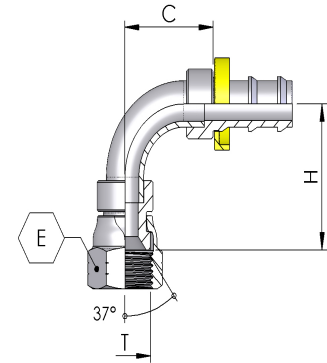

JIC

P55

JIC FEMALE 90° ELBOW

JIC 37° FLARE FEMALE SWIVEL NUT 90° ELBOW

| Part Number | JIC Female Thread (T) | Hose I.D inches | Hose I.D (mm) | Dash size | Hex A/F (E) | Drop - H | Cutoff - C |
|-------------|-----------------------|-----------------|---------------|-----------|-------------|----------|------------|
| P55-0704 | 7/16-20 | 1/4 | 6.4 | 4 | 15 | 28 | 21 |
| P55-0804 | 1/2-20 | 1/4 | 6.4 | 4 | 17 | 28 | 21 |
| P55-0906 | 9/16-18 | 3/8 | 9.5 | 6 | 19 | 36 | 26 |
| P55-1208 | 3/4-16 | 1/2 | 12.7 | 8 | 24 | 42 | 31 |
| P55-1408 | 7/8-14 | 1/2 | 12.7 | 8 | 27 | 43 | 31 |
| P55-1712 | 1.1/16-12 | 3/4 | 19 | 12 | 32 | 54 | 43 |