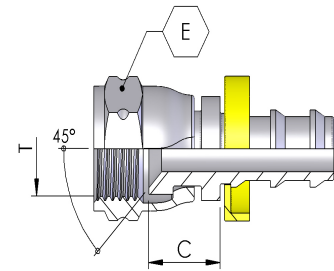

SAE

P03

SAE FEMALE STRAIGHT

SAE 45° FLARE FEMALE SWIVEL NUT STRAIGHT

Part Number	SAE Female Thread (T)	Hose I.D inches	Hose I.D (mm)	Dash size	Hex A/F (E)	Cutoff - C
P03-1006	5/8 - 18	3/8	9.5	6	19	13
P03-1710	1.1/16 - 14	5/8	15.9	10	32	17
P03-1712	1.1/16 - 14	3/4	19	12	32	17