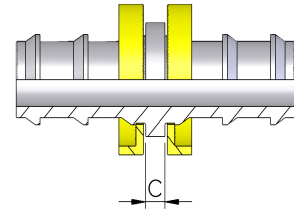

HOSE JOINER

P90

HOSE JOINER STRAIGHT

Part Number	Hose I.D inches	Hose I.D (mm)	Dash size	Cutoff - C
P90-0404	1/4	6.4	4	5
P90-0606	3/8	9.5	6	5
P90-0808	1/2	12.7	8	6
P90-1010	5/8	15.9	10	5
P90-1212	3/4	19	12	5