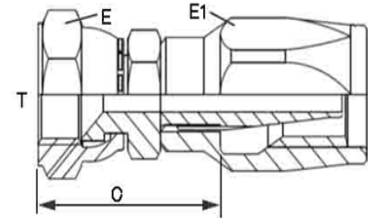

JIC

R505

JIC FEMALE STRAIGHT

JIC 37° FLARE FEMALE SWIVEL NUT STRAIGHT

Part Number	JIC Female Thread (T)	Nominal Hose I.D - inches	Nominal Hose I.D - mm	True Hose I.D - inches	True Hose I.D - mm	Dash size	Hex A/F (E)	Hex A/F (E1)	Cutoff - C
R505-0704	7/16-20	1/4	6.5		4.8	4	14	14	31
R505-0805	1/2-20	5/16	8		6.4	5	17.5	17.5	34
R505-0906	9/16-18	3/8	9.5		8	6	19	19	37
R505-1206	3/4-16	3/8	9.5		8	6	22	22	39
R505-1208	3/4-16	1/2	12.7		10.3	8	22	22	41
R505-1410	7/8-14	5/8	15.9		12.7	10	27	27	46
R505-1712	1.1/16-12	3/4	19		15.9	12	32	32	49
R505-2116	1.5/16-12	1	25.4		22.2	16	38	38	49
R505-2620	1.5/8-12	1.1/4	31.8		28.6	20	51	51	56
R505-3024	1.7/8-12	1.1/2	38.1		34.9	24	57.2	57.2	60.2
R505-4032	2.1/2-12	2	50.8		46	32	73	63.5	69.1