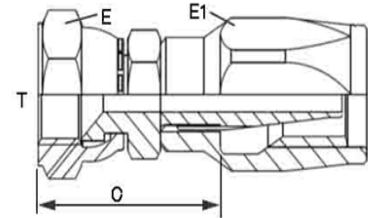

JIC

R5E05

JIC FEMALE STRAIGHT FOR C5E
 JIC FEMALE 37° CONE CRIMPED NUT

Part Number	JIC Female Thread (T)	Nominal Hose I.D. - inches	Nominal Hose I.D. - mm	True Hose I.D. - inches	True Hose I.D. - mm	Dash size	Hex A/F (E)	Hex A/F (E1)	Cutoff - C
R5E05-070 4	7/16-20	1/4	6.4		4.8	4	14.3	12.7	27.9
R5E05-080 5	1/2-20	5/16	8		6.4	5	17.5	12.7	30.7
R5E05-090 6	9/16-18	3/8	9.5		8	6	19	19	30.2
R5E05-120 8	3/4-16	1/2	12.7		10.3	8	22.2	22.2	36.8
R5E05-141 0	7/8-14	5/8	15.9		12.7	10	27	27	41.9
R5E05-171 2	1.1/16-12	3/4	19		15.9	12	31.8	31.8	45.2
R5E05-211 6	1.5/16-12	1	25.4		22.2	16	38.1	38.1	46.7
R5E05-262 0	1.5/8-12	1.1/4	31.8		28.6	20	50.8	39.7	55.9