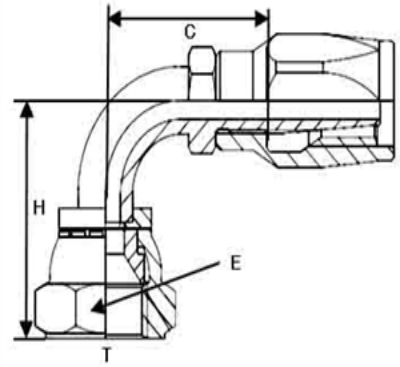

JIC

R555

JIC FEMALE 90° ELBOW

JIC 37° FLARE FEMALE SWIVEL NUT 90° ELBOW

| Part Number | JIC Female Thread (T) | Nominal Hose I.D - inches | Nominal Hose I.D - mm | True Hose I.D - inches | True Hose I.D - mm | Dash size | Hex A/F (E) | Drop (H) | Cutoff - C |
|-------------|-----------------------|---------------------------|-----------------------|------------------------|--------------------|-----------|-------------|----------|------------|
| R555-0704 | 7/16-20 | 1/4 | 6.5 | 4.8 | 4.8 | 4 | 14 | 18 | 27 |
| R555-0906 | 9/16-18 | 3/8 | 9.5 | 8 | 8 | 6 | 18 | 21 | 34 |
| R555-1208 | 3/4-16 | 1/2 | 12.7 | 10.3 | 10.3 | 8 | 22 | 28 | 42 |
| R555-1410 | 7/8-14 | 5/8 | 15.9 | 12.7 | 12.7 | 10 | 25 | 32 | 54 |
| R555-1712 | 1.1/16-12 | 3/4 | 19 | 15.9 | 15.9 | 12 | 32 | 46 | 68 |
| R555-0805 | 1/2-20 | 5/16 | 8 | 6.4 | 6.4 | 5 | 15.9 | 19.8 | 31.8 |
| R555-2116 | 1.5/16-12 | 1 | 25.4 | 22.2 | 22.2 | 16 | 38.1 | 54.9 | 70.1 |