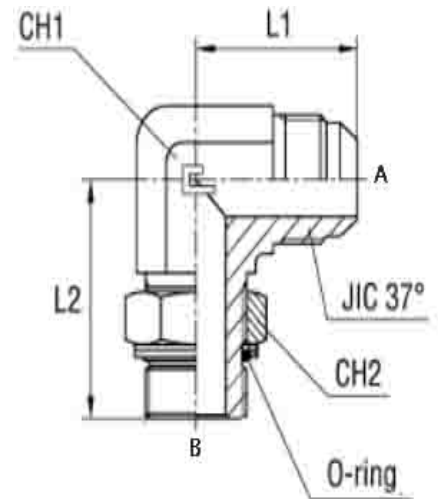

90 DEGREE ADAPTORS

SG-BP-90

JIC MALE X BSPP POSITIONAL 90°

JIC MALE X BSPP MALE 90° ADJUSTABLE

Part Number	JIC Male Thread (A)	BSPP Male Thread (B)	L1 - mm	L2 - mm	Hex A/F (CH1)	Hex A/F (CH2)
SG-BP-90-0704	7/16-20	1/4-19	24	32	14	19
SG-BP-90-0706	7/16-20	3/8-19	29	37	19	22
SG-BP-90-0904	9/16-18	1/4-19	28	32	14	19
SG-BP-90-0906	9/16-18	3/8-19	29.5	37	19	22
SG-BP-90-1208	3/4-16	1/2-14	34	43	22	27
SG-BP-90-1712	1.1/16-12	3/4-14	42	49	27	36
SG-BP-90-2116	1.5/16-12	1-11	46	52	33	41