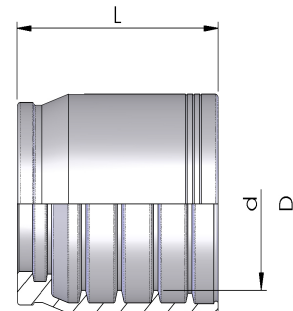

MULTISPIRAL FERRULES

SFM4N

SPIRAL HOSE SWAGE FERRULE
NON-SKIVE SWAGE FERRULE FOR MULTI SPIRAL 4
WIRE HOSE

Part Number	Hose I.D inches	Hose I.D (mm)	Dash size	Length - L (mm)	I.D - d (mm)	O.D - D (mm)
SFM4N-06	3/8	9.5	6	30	21.6	30
SFM4N-08	1/2	12.7	8	33	25.1	34
SFM4N-10	5/8	15.9	10	37	29.1	39
SFM4N-12	3/4	19	12	41	33.1	43
SFM4N-16	1	25	16	57	39.5	50
SFM4N-20	1 1/4	31.5	20	68	47.2	60
SFM4N-24	1 1/2	38.0	24	86	55.5	70
SFM4N-32	2	51.0	32	100	70	86