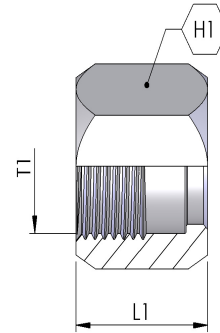

NUTS AND CUTTING RINGS

TJN

JIC TUBE NUT

JIC 37° FLARE TUBE NUT

- USE WITH TJS TUBE SLEEVE

| Part Number | suits tube | JIC Female Thread | L1 - mm | Hex A/F (CH1) |
|-------------|------------|-------------------|---------|---------------|
| TJN-07 | 1/4 | 7/16-20 | 15 | 14 |
| TJN-08 | 5/16 | 1/2-20 | 17 | 16 |
| TJN-09 | 3/8 | 9/16-18 | 18 | 18 |
| TJN-12 | 1/2 | 3/4-16 | 21 | 22 |
| TJN-14 | 5/8 | 7/8-14 | 25 | 25 |
| TJN-17 | 3/4 | 1.1/16-12 | 26 | 32 |
| TJN-19 | 7/8 | 1.3/16-12 | 27 | 35 |
| TJN-21 | 1 | 1.5/16-12 | 28 | 38 |
| TJN-26 | 1.1/4 | 1.5/8-12 | 31 | 51 |
| TJN-30 | 1.1/2 | 1.7/8-12 | 36 | 32 |