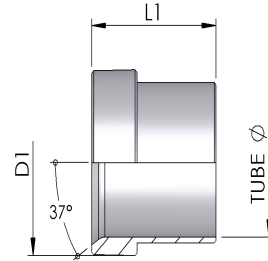

NUTS AND CUTTING RINGS

TJS

JIC FEMALE TUBE SLEEVE

JIC 37° FLARE IMPERIAL TUBE SUPPORT SLEEVE

- USE WITH TJN TUBE NUT

Part Number	suits tube	L1 - mm	Diameter - mm
TJS-04	1/4	10	10
TJS-05	5/16	11	11
TJS-06	3/8	13	13
TJS-08	1/2	14	17
TJS-10	5/8	17	20
TJS-12	3/4	17	25
TJS-14	7/8	19	28
TJS-16	1	20	31
TJS-20	1.1/4	23	39
TJS-24	1.1/2	28	45