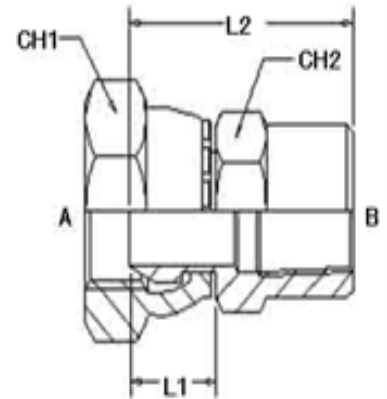

STRAIGHT ADAPTORS

C-E

BSP FEMALE X BSPT FEMALE
 BSP 60° CONE FEMALE SWIVEL NUT X BSPT FIXED
 FEMALE STRAIGHT

Part Number	A	B	L1 (mm)	L2 (mm)	L3 (mm)	Hex A/F - CH1 (mm)	Hex A/F - CH2 (mm)	PN (bar)
C-E-0404	1/4-19	1/4-19	11	29	10	19	19	275
C-E-0606	3/8-19	3/8-19	13	32	11	25	22	210
C-E-0808	1/2-14	1/2-14	15	41	16	27	27	210
C-E-1212	3/4-14	3/4-14	17	45	16	35	32	170
C-E-1616	1-11	1-11	18	51	19	41	41	140