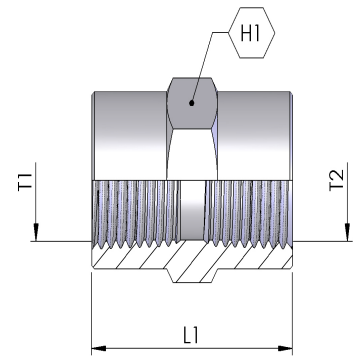

## STRAIGHT ADAPTORS

### E-E

BSPT FEMALE X BSPT FEMALE  
 BSPT FIXED FEMALE X BSPT FIXED FEMALE  
 STRAIGHT

Part Number	T1	T2	H1 (mm)	L1 (mm)	PN (bar)
E-E-0202	1/8-28	1/8-28	14	20	345
E-E-0204	1/8-28	1/4-19	19	24	275
E-E-0404	1/4-19	1/4-19	19	30	275
E-E-0406	1/4-19	3/8-19	22	30	210
E-E-0408	1/4-19	1/2-14	27	34	210
E-E-0606	3/8-19	3/8-19	22	30	210
E-E-0608	3/8-19	1/2-14	27	35	210
E-E-0808	1/2-14	1/2-14	27	38	210
E-E-0812	1/2-14	3/4-14	36	40	170
E-E-1212	3/4-14	3/4-14	36	40	170
E-E-1216	3/4-14	1-11	41	45	140
E-E-1616	1-11	1-11	41	48	140
E-E-2020	1.1/4-11	1.1/4-11	50	50	80
E-E-2424	1.1/2-11	1.1/2-11	60	50	70
E-E-3232	2-11	2-11	74	60	70