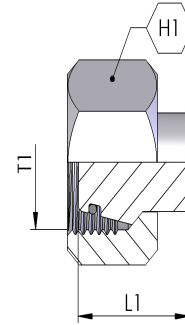

#### MET LIGHT FEMALE PLUG METRIC 24° CONE LIGHT BLANKING PLUG WITH O RING AND NUT

- Blanking plug with O ring and nut for 24° cone metric male fittings.
- ISO 8434-1, DIN 2353 Light (L) Series.

Part Number	Tube OD	T1	H1	L1	PN (bar)
UL-12	6	M12x1.5	14	17.0	315
UL-14	8	M14x1.5	17	17.0	315
UL-16	10	M16x1.5	19	20.0	315
UL-18	12	M18x1.5	22	21.0	315
UL-22	15	M22x1.5	27	21.0	315
UL-26	18	M26x1.5	32	23.0	315
UL-30	22	M30x2	36	23.0	160
UL-36	28	M36x2	41	25.0	160
UL-45	35	M45x2	50	29.0	160
UL-52	42	M52x2	60	30.0	160