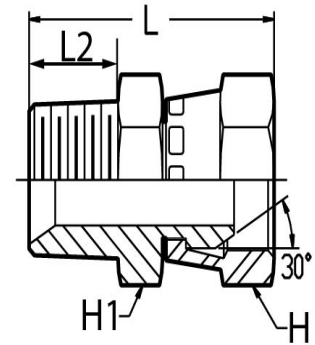

STRAIGHT ADAPTORS

L-AD

NPT MALE X NPSM FEMALE

NPT MALE X NPSM FEMALE SWIVEL NUT

Part Number	NPTF Male Thread	NPTF Female Thread	O/A (mm)	Hex A/F - H (mm)	Hex A/F - H (mm)	PN (bar)
L-AD-0202	1/8-27	1/8-27	26.4	14.3	14.3	345
L-AD-0404	1/4-18	1/4-18	36	17.5	17.5	275
L-AD-0606	3/8-18	3/8-18	40.9	22.3	22.3	210
L-AD-0808	1/2-14	1/2-14	48	25.4	25.4	210
L-AD-1212	3/4-14	3/4-14	52.8	31.8	31.8	155
L-AD-1616	1-11.1/2	1-11.1/2	59.7	38.1	38.1	138