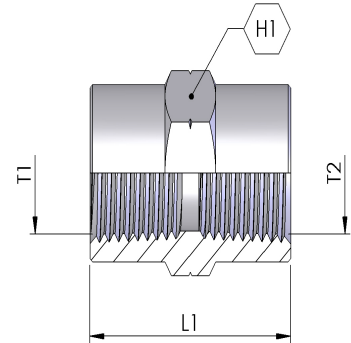

STRAIGHT ADAPTORS

AC-AC

NPTF FEMALE X NPTF FEMALE
 NPTF FIXED FEMALE X NPTF FIXED FEMALE
 STRAIGHT

- SAE J514

Part Number	T1	T2	H1 (mm)	L1 (mm)	PN (bar)
AC-AC-0202	1/8-27	1/8-27	14	19	345
AC-AC-0404	1/4-18	1/4-18	19	29	275
AC-AC-0606	3/8-18	3/8-18	22	29	210
AC-AC-0808	1/2-14	1/2-14	27	38	210
AC-AC-1212	3/4-14	3/4-14	36	39	170
AC-AC-1616	1-11.1/2	1-11.1/2	41	48	140
AC-AC-2020	1.1/4-11.1/2	1.1/4-11.1/2	50	49	80
AC-AC-2424	1.1/2-11.1/2	1.1/2-11.1/2	60	49	70
AC-AC-3232	2-11	2-11	73	50	70