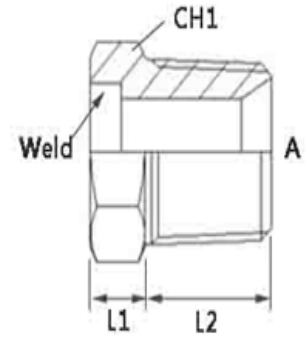

## STRAIGHT ADAPTORS

### TW-A

TUBEWELD X BSPT MALE

IMPERIAL TUBE WELD SOCKET X BSPT MALE

Part Number	suits tube	BSPT Male Thread (A)	Weld Socket	L2 - mm	L1 - mm	Hex A/F (CH1)
TW-A-0404	1/4	1/4-19		20	14	16
TW-A-0406	1/4	3/8-19		23	15	19
TW-A-0604	3/8	1/4-19		20	14	16
TW-A-0606	3/8	3/8-19		23	15	19
TW-A-0806	1/2	3/8-19		23	15	19
TW-A-0808	1/2	1/2-14		27	19	22
TW-A-1212	3/4	3/4-14		32	20	29
TW-A-1616	1	1-11		36	24	35
TW-A-2020	1.1/4	1.1/4-11		41	25	45