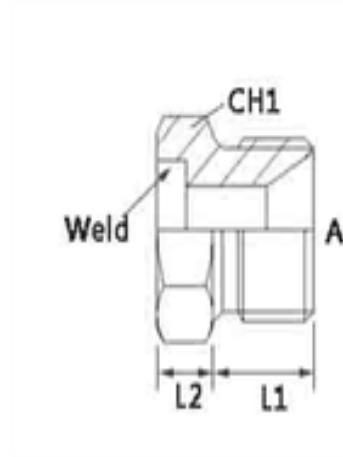

STRAIGHT ADAPTORS

TW-B

TUBEWELD X BSP MALE

IMPERIAL TUBE WELD SOCKET X BSP 60° CONE
MALE

Part Number	suits tube	BSPP Male Thread (A)	Weld Socket	L1 - mm	L2 - mm	Hex A/F (CH1)
TW-B-0606	3/8	3/8-19		20	12	22
TW-B-0806	1/2	3/8-19		20	12	22
TW-B-0808	1/2	1/2-14		24	14	27
TW-B-1208	3/4	1/2-14		24	14	27
TW-B-1212	3/4	3/4-14		28	16	32
TW-B-1612	1	3/4-14		28	16	32
TW-B-1616	1	1-11		33	19	41
TW-B-2016	1.1/4	1-11		33	19	41
TW-B-2020	1.1/4	1.1/4-11		36	20	50
TW-B-2420	1.1/2	1.1/4-11		36	20	50
TW-B-2424	1.1/2	1.1/2-11		38	22	55