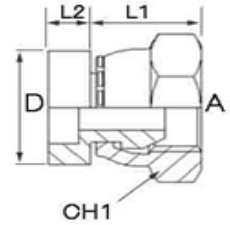

## STRAIGHT ADAPTORS

### TW-C

TUBEWELD X BSP FEMALE  
 IMPERIAL TUBE WELD SOCKET X BSP 60° CONE  
 FEMALE SWIVEL NUT

Part Number	suits tube	BSPF Female Thread (A)	Weld Socket	L1 - mm	L2 - mm	Diameter - mm	Hex A/F (CH1)
TW-C-0404	1/4	1/4-19		18	11	13	19
TW-C-0606	3/8	3/8-19		20	13	16	22
TW-C-0808	1/2	1/2-14		24	15	22	27
TW-C-1212	3/4	3/4-14		27	17	25	32
TW-C-1612	1	3/4-14		29	17	30	32
TW-C-1616	1	1-11		30	18	35	38
TW-C-2020	1.1/4	1.1/4-11		35	23	41	51
TW-C-2424	1.1/2	1.1/2-11		33	21	51	55
TW-C-3232	2	2-11		37	22	64	70