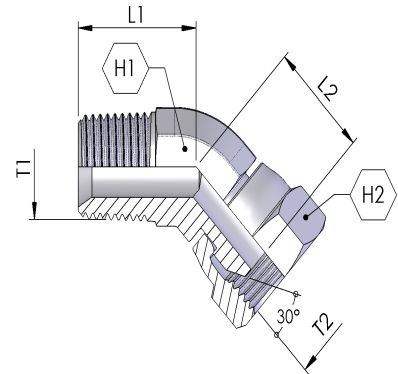

45 DEGREE ADAPTORS

A-C-45

BSPT MALE X BSP FEMALE

BSPT MALE X BSP 60° CONE FEMALE SWIVEL NUT

45° ELBOW

| Part Number | T1 | T2 | H1 (mm) | H2 (mm) | L1 (mm) | L2 (mm) | PN (bar) |
|-------------|--------|--------|---------|---------|---------|---------|----------|
| A-C-45-0202 | 1/8-28 | 1/8-28 | 14 | 14 | 17 | 17 | 345 |
| A-C-45-0404 | 1/4-19 | 1/4-19 | 14 | 19 | 22 | 20 | 275 |
| A-C-45-0606 | 3/8-19 | 3/8-19 | 19 | 22 | 27 | 24 | 210 |
| A-C-45-0808 | 1/2-14 | 1/2-14 | 22 | 27 | 29 | 24 | 210 |
| A-C-45-1212 | 3/4-14 | 3/4-14 | 27 | 32 | 32 | 29 | 170 |
| A-C-45-1616 | 1-11 | 1-11 | 35 | 41 | 40 | 33 | 140 |