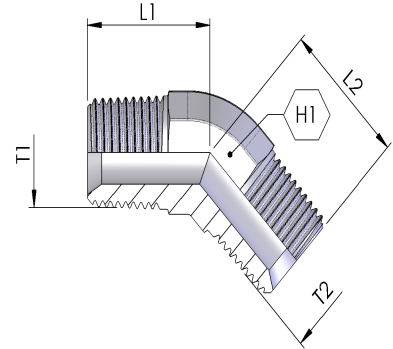

## 45 DEGREE ADAPTORS

### L-L-45

MALE NPTF X NPTF MALE  
NPTF MALE X MALE 45° ELBOW

| Part Number | T1       | T2       | L1 (mm) | L2 (mm) | H1 (mm) | PN (bar) |
|-------------|----------|----------|---------|---------|---------|----------|
| L-L-45-0202 | 1/8-27   | 1/8-27   | 17      | 14.7    | 11.1    | 345      |
| L-L-45-0404 | 1/4-18   | 1/4-18   | 21.6    | 21.6    | 14.3    | 275      |
| L-L-45-0606 | 3/8-18   | 3/8-18   | 24.1    | 24.1    | 19.1    | 210      |
| L-L-45-0808 | 1/2-14   | 1/2-14   | 30      | 30      | 22.2    | 210      |
| L-L-45-1212 | 3/4-14   | 3/4-14   | 35.1    | 35.1    | 27      | 170      |
| L-L-45-1616 | 1-11.1/2 | 1-11.1/2 | 37.6    | 37.6    | 41.3    | 140      |