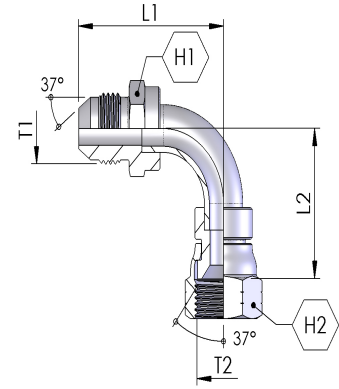

90 DEGREE ADAPTORS

G-J-90S

MALE JIC X JIC FEMALE SWEPT 90°

JIC MALE X JIC FEMALE SWIVEL NUT 90° SWEPT

Part Number	T1	T2	L1 (mm)	L2 (mm)	H1 (mm)	H2 (mm)	PN (bar)
G-J-90S-0707	7/16-20	7/16-20	30.5	32.5	12.7	14.3	350
G-J-90S-0909	9/16-18	9/16-18	38.1	40.4	15.9	17.5	350
G-J-90S-1212	3/4-16	3/4-16	45.7	45.7	20.6	22.2	310
G-J-90S-1414	7/8-14	7/8-14	50.8	50.8	23.8	25.4	240
G-J-90S-1717	1.1/16-12	1.1/16-12	63.5	57.2	28.6	31.8	240
G-J-90S-2121	1.5/16-12	1.5/16-12	71.1	71.1	34.9	38.1	210
G-J-90S-2626	1.5/8-12	1.5/8-12	82.8	65.8	42.9	50.8	170
G-J-90S-3030	1.7/8-12	1.7/8-12	104.5	75.2	50.6	57	140
G-J-90S-4040	2.1/2-12	2.1/2-12	128.5	98.7	70	70	105