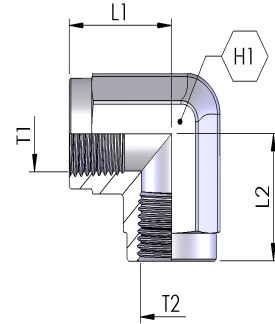

## 90 DEGREE ADAPTORS

### E-E-90

BSPT FEMALE X BSPT FEMALE  
 BSPT FIXED FEMALE X BSPT FIXED FEMALE 90°  
 ELBOW

Part Number	A	L1 (mm)	CH1 (mm)	PN (bar)
E-E-90-0202	1/8-28	22	17	345
E-E-90-0404	1/4-19	23	23	275
E-E-90-0606	3/8-19	25	27	210
E-E-90-0808	1/2-14	29	33	210
E-E-90-1212	3/4-14	34	39	170
E-E-90-1616	1-11	40	47	140
E-E-90-2020	1.1/4-11	45	57	80
E-E-90-2424	1.1/2-11	51	63	70
E-E-90-3232	2-11	60	76	70