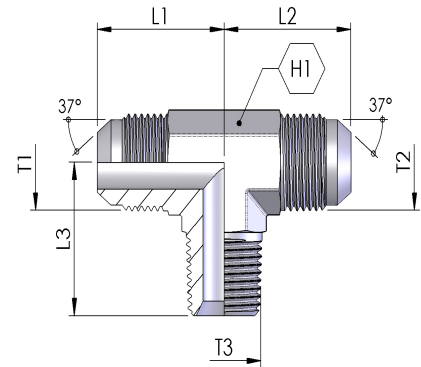

TEE ADAPTORS

G-G-A

JIC MALE X JIC MALE X BSPT MALE
 JIC FLARE MALE X JIC FLARE MALE X BSPT MALE
 BRANCH TEE

Part Number	T1	T2	T3	H1 (mm)	L1 (mm)	L2 (mm)	L3 (mm)	PN (bar)
G-G-A-070702	7/16-20	7/16-20		12	23	23	20	345
G-G-A-070704	7/16-20	7/16-20		14	27	27	27	275
G-G-A-090904	9/16-18	9/16-18		14	27	27	27	275
G-G-A-090906	9/16-18	9/16-18		19	29	29	31	210
G-G-A-121206	3/4-16	3/4-16		19	32	32	31	210
G-G-A-121208	3/4-16	3/4-16		22	34	34	35	210
G-G-A-141406	7/8-14	7/8-14		26.7	37.6	37.6	35.6	210
G-G-A-141408	7/8-14	7/8-14		22	36	36	35	210
G-G-A-141412	7/8-14	7/8-14		26.2	39	39	40	170
G-G-A-171712	1.1/16-12	1.1/16-12		27	42	42	40	170
G-G-A-212116	1.5/16-12	1.5/16-12		35	46	46	47	140