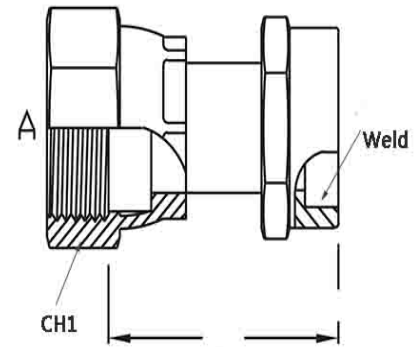

### TW-T

TUBEWELD X ORFS FEMALE

WELD SOCKET TO SUIT TUBE X ORFS FEMALE

Part Number	suits tube	UNF Female Thread (A)	Weld Socket	L1 - mm	L2 - mm	Hex A/F (CH1)
TW-T-0409	1/4	9/16-18		18	10	19
TW-T-0611	3/8	11/16-16		19.9	11.4	19
TW-T-0813	1/2	13/16-16		22.3	12.8	22
TW-T-1016	5/8	1-14		24.2	14.2	27
TW-T-1219	3/4	1.3/16-12		28	17	32
TW-T-1623	1	1.7/16-12		32.5	17.5	38