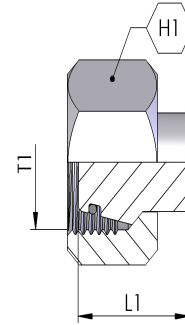

PLUGS AND CAPS

UL

MET LIGHT FEMALE PLUG/CAP
 METRIC 24° CONE LIGHT BLANKING PLUG/CAP
 WITH O RING AND NUT

- ISO 8434-1

Part Number	Metric Female Thread	Suits Tube Diameter (mm)	CH1 (mm)	PN (bar)
UL-12	M12-1.5	6	14	500
UL-14	M14-1.5	8	17	500
UL-16	M16-1.5	10	19	500
UL-18	M18-1.5	12	22	400
UL-22	M22-1.5	15	27	400
UL-26	M26-1.5	18	32	400
UL-30	M30-2	22	36	250
UL-36	M36-2	28	41	250
UL-45	M45-2	35	50	250
UL-52	M52-2	42	60	250