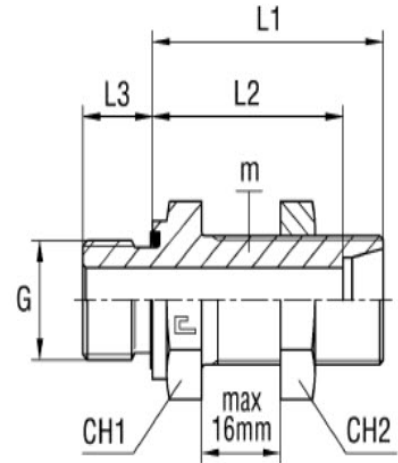

STRAIGHT ADAPTORS

BX-MLK

BSP MALE X MET LIGHT BULKHEAD
 BSP STUD CAPTIVE SEAL X METRIC 24° CONE
 LIGHT BULKHEAD STRAIGHT

Part Number	BSP Male Thread - G	Metric Male Thread	Suits Tube OD (mm)	L1 (mm)	L2 (mm)	L3 (mm)	CH1 (mm)	CH2 (mm)	PN (bar)
BX-MLK-0618	3/8	M18 - 1.5	12	44.5	37.5	12	24	24	315
BX-MLK-0818	1/2	M18 - 1.5	12	43	36	14	27	23.8	315
BX-MLK-0822	1/2	M22 - 1.5	15	48	41	14	27	30	315
BX-MLK-0826	1/2	M26 - 1.5	18	52	44.5	14	32	36	315
BX-MLK-1230	3/4	M30-2	22	55	47.5	16	36	41	160