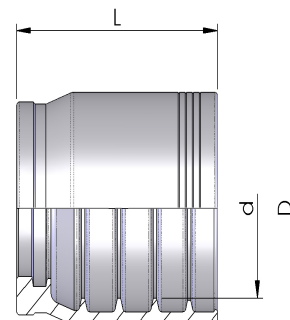

### SFM5N

SPIRAL HOSE SWAGE FERRULE  
NON-SKIVE SWAGE FERRULE FOR MULTI SPIRAL 4  
WIRE HOSE

- FOR ENDURO5000 HOSE ONLY

Part Number	Hose I.D inches	Hose I.D (mm)	Dash size	Length - L (mm)	I.D - d (mm)	O.D - D (mm)
SFM5N-20	1 1/4	31.5	20	68	49.4	62