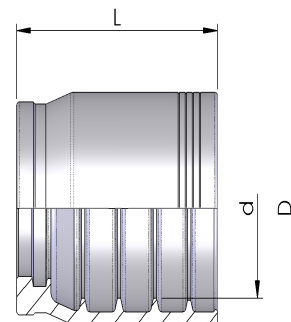

### SFM6N

SPIRAL HOSE SWAGE FERRULE  
NON-SKIVE SWAGE FERRULE FOR MULTI SPIRAL 6  
WIRE HOSE

- FOR HYDRAULINK HX6K-20 HOSE ONLY.

Part Number	Hose I.D inches	Hose I.D (mm)	Dash size	Length - L (mm)	I.D - d (mm)	O.D - D (mm)
SFM6N-20	1 1/4	31.5	20	70	51.4	65