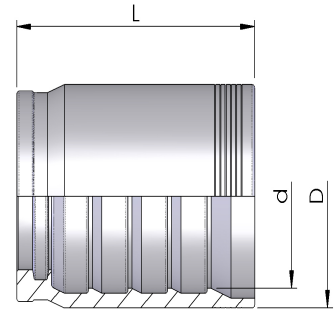

MULTISPIRAL FERRULES

SFM6S

SPIRAL HOSE SWAGE FERRULE
SKIVE SWAGE FERRULE FOR MULTI SPIRAL 6 WIRE
HOSE

Part Number	Hose I.D inches	Hose I.D (mm)	Dash size	Length - L (mm)	I.D - d (mm)	O.D - D (mm)
SFM6S-24	1 1/2	38.0	24	90	57.5	68
SFM6S-32	2	51.0	32	102	70	84