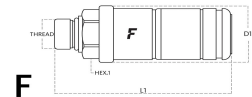

AGRICULTURAL SERIES

Q3CFHF

AGRICULTURAL BREAKAWAY - HIGH FLOW RATE
INTERCHANGE ACCORDING TO ISO 7241-1 PART A

- Q3CFHF are only available in 08 (1/2) base size.
- Please enquire for optional thread forms and sizes.
- NOTE: Male coupling is base size 08 (1/2) QNV series.
- Recommended for: Agricultural equipment.
- Connection: Connect without pressure, or with only male coupling under pressure.
- Disconnect under pressure in emergency only.
- Latching: Ball lock latching.
- Shut-off system: Poppet valve.
- Temperature range: -25°C to +125°C.

Part Number	Base Size	Threadform	Thread size	Coupling Length (L1)	Coupling O.D (D1)	Hex Size A/F (Hex 1)
Q3CFHF-F08	08	BSPPF socket		106.2	42	27
Q3CFHF-F0822M	08	Male metric		109.2	42	32