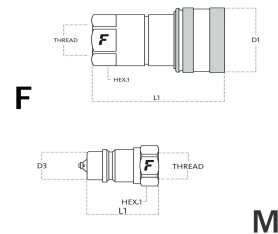

### Q4

POPPET SEAL WITH DECOMPRESSION POPPET  
INTERCHANGE ACCORDING TO ISO 7241-1 PART A

| Part Number | Base Size | Threadform   | Thread size | Coupling Length (L1) | Coupling O.D (D1) | Hex Size A/F (Hex 1) | Inner Coupling O.D - D3 |
|-------------|-----------|--------------|-------------|----------------------|-------------------|----------------------|-------------------------|
| Q4NV-M08    | 08        | BSPPF socket |             | 44                   | 30                | 27                   | 20.5                    |