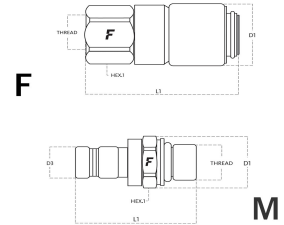

### QDF

FLAT FACE DIAGNOSTIC COUPLINGS  
INTERCHANGE ACCORDING TO ISO 15171-1

Part Number	Base Size	Threadform	Thread Size	Coupling Length - L1	Hex Size A/F (Hex 1)
QDF-F04AC	04	NPTF socket		50	21
QDF-F0409Q	04	UNOF socket		54	21
QDF-M04AC	04	NPTF socket		40	19
QDF-M0409JF	04	JIC Female		38	19
QDF-M0409Q	04	UNOF socket		37	17