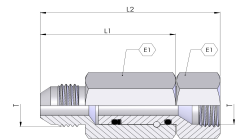

INLINE SWIVELS

SJS-GF

INLINE JIC MALE X JIC FEMALE

JIC MALE X JIC FIXED FEMALE STRAIGHT SWIVEL

| Part Number | Body thread | Stem thread | Seal kit |
|----------------|-------------|-------------|----------|
| SJS-GJF0909V/H | 9/16 | 9/16 | |
| SJS-GJF1212V/H | 3/4 | 3/4 | |
| SJS-GJF1414V/H | 7/8 | 7/8 | |
| SJS-GJF1717V/H | 1-1/16 | 1-1/16 | |
| SJS-GJF2121V/H | 1-5/16 | 1-5/16 | |