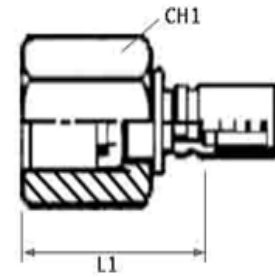

MINICHECK

SMC02

BSPP FEMALE STRAIGHT

BSPP FEMALE SWIVEL FLAT FACE WITH O-RING

Part Number	BSPP Female Thread	Hose I.D - mm	DIN	Hex A/F (CH1)	Cutoff mm (L1)	Max working Pressure - bar
SMC02-04M2	1/4-19	2		17	15	630