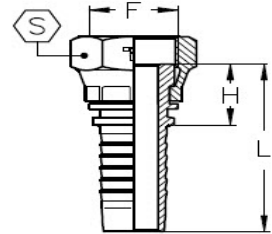

BSP

S02C

BSPP FLAT FACE FEMALE STRAIGHT
BSP FLAT FACE SWIVEL NUT

Part Number	BSPP Female Thread - F	Hose I.D (in)	Hose I.D (mm)	Dash size	Hex A/F - S (mm)	Cutoff - H (mm)	Length - L (mm)	Working Pressure (bar)	Working Pressure (psi)
S02C-0404	1/4-19	1/4	6.4	4	19	15	43	450	6500
S02C-0606	3/8-19	3/8	9.5	6	22	17	47	450	6500
S02C-0608	3/8-19	1/2	12.7	8	22	16	48	450	6500
S02C-0806	1/2-14	3/8	9.5	6	27	19	49	420	6000
S02C-0808	1/2-14	1/2	12.7	8	27	19	52	420	6000
S02C-1208	3/4-14	1/2	12.7	8	32	23	56	350	5000
S02C-1212	3/4-14	3/4	19	12	32	22	63	350	5000
S02C-1616	1-11	1	25.4	16	38	29	85	250	3600