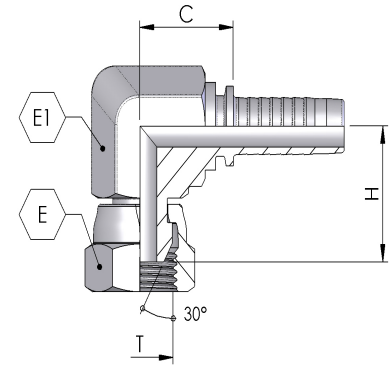

BSP

S25

BSPP FEMALE 90° COMPACT ELBOW
BSP 60° CONE SWIVEL NUT

- ISO 12151-6

Part Number	BSPP Female Thread - T	Hose I.D (in)	Hose I.D (mm)	Dash size	Hex A/F - E (mm)	Body Hex - E1 (mm)	Cutoff - C (mm)	Drop - H (mm)	Working Pressure (bar)
S25-0404	1/4-19	1/4	6.4	4	19	14	19	21	400
S25-0604	3/8-19	1/4	6.4	4	22	19	22	25	400
S25-0606	3/8-19	3/8	9.5	6	22	19	23	25	400
S25-0806	1/2-14	3/8	9.5	6	27	24	25	31	350
S25-0808	1/2-14	1/2	12.7	8	27	24	25	31	350
S25-1010	5/8-14	5/8	15.9	10	29	30	32	31	350
S25-1212	3/4-14	3/4	19	12	32	27	32	36	315
S25-1616	1-11	1	25.4	16	41	36	42	42	250